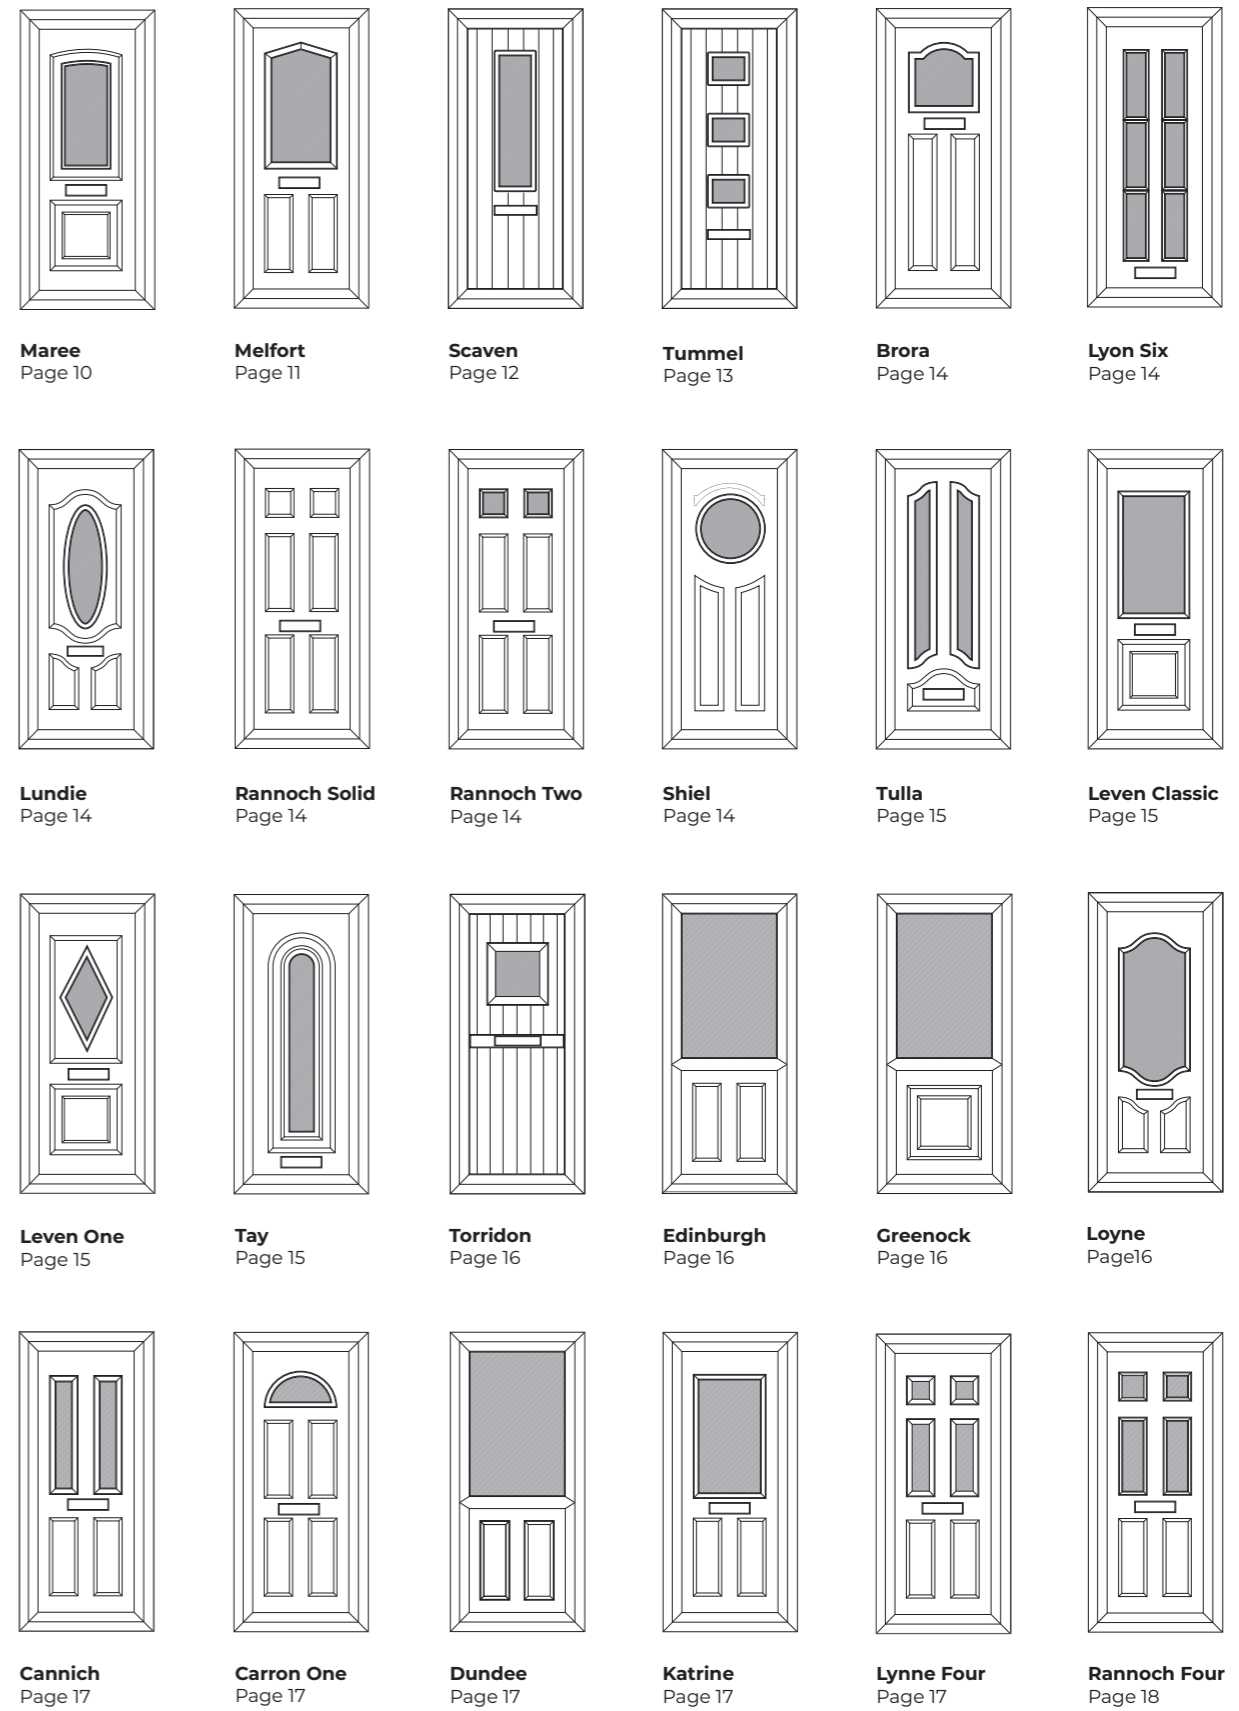

Each door panel carries its own "U value". For further information, please refer to the Virtuoso Doors technical information.

Due to the nature of our products and the limitations of the printing process, no liability can be accepted for the accuracy of the colours or designs depicted, which are intended for guidance only.