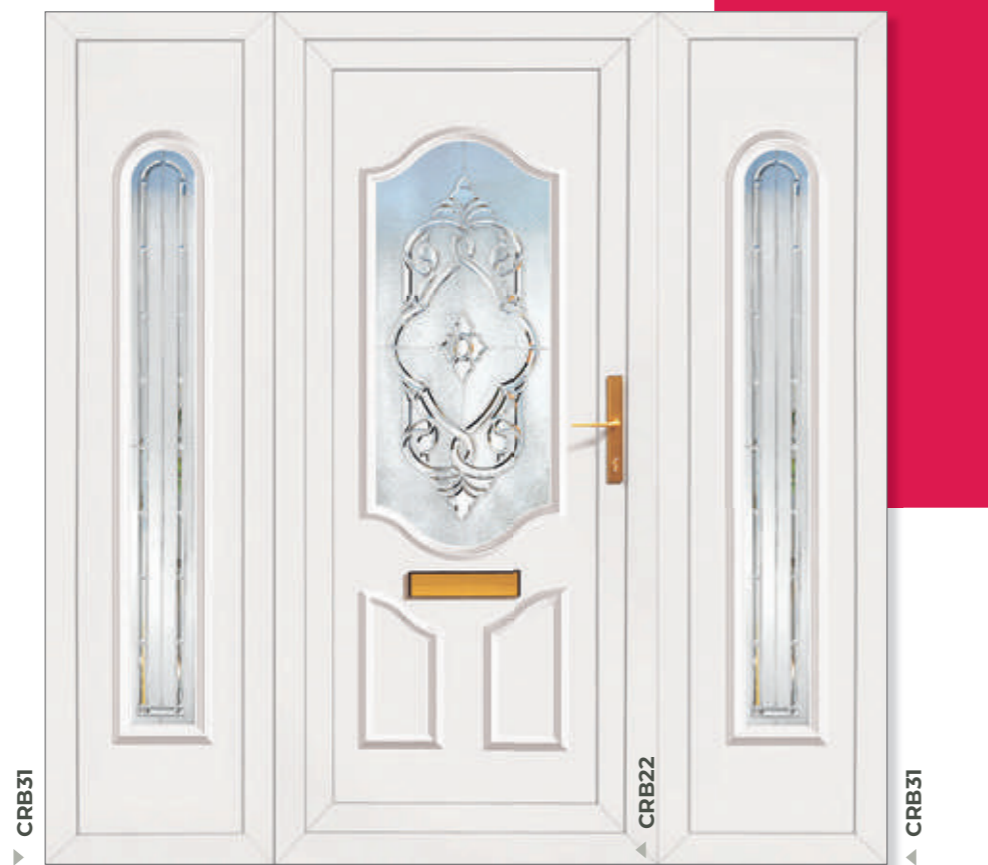

Side Panels

Morar Tresta

Loyne Plethora

Morar Tresta