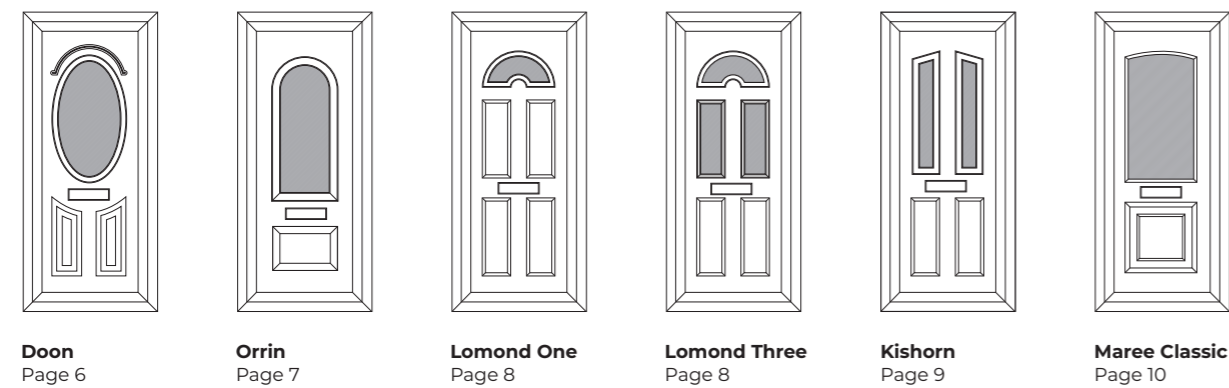

Each door panel carries its own "U value". For further information, please refer to the Virtuoso Doors technical information.

Due to the nature of our products and the limitations of the printing process, no liability can be accepted for the accuracy of the colours or designs depicted, which are intended for guidance only.